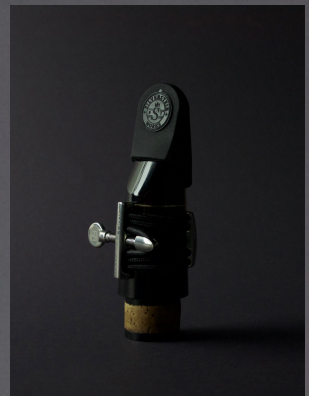

Introducing the most advanced and versatile mouthpiece cap from Silverstein Works.

The cap fits to all types of mouthpieces and ligatures with minimal design that does:

- Small enough to fit in a narrow case
- Works with or without a reed affixed
- Works for all types of ligatures including the Prelude from Silverstein
- Secures and protects delicate mouthpiece tip and reed
- Protects mouthpiece rail
- Noise free when dropped
- Preserves reed moisture
- Easily washable

Small enough to fit
in a narrow case

Protects delicate tip
and reed

No noise
when dropped

Easily washable

Fits to all mouthpieces

Works with or without
a reed affixed

Preserves reed moisture

Protects mouthpiece rail

- Size Reference
 - Small - Soprano Saxophone
 - Medium - Bb & Eb Clarinet, Alto & Tenor Saxophone
 - Large - Bass Clarinet, Baritone Saxophone
- Fits for Clarinet and Saxophone with or without a ligature and a reed affixed .