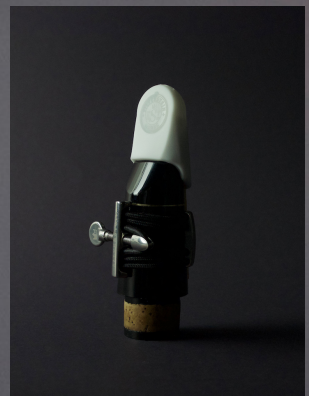

Introducing the most advanced and versatile mouthpiece cap from Silverstein Works.

The cap fits to all types of mouthpieces and ligatures with minimal design that does:

- Small enough to fit in a narrow case
- Works with or without a reed affixed
- Works for all types of ligatures including the Prelude from Silverstein
- Secures and protects delicate mouthpiece tip and reed
- Protects mouthpiece rail
- Noise free when dropped
- Preserves reed moisture
- Easily washable

Small enough to fit
in a narrow case

Protects delicate tip
and reed

No noise
when dropped

Easily washable

Fits to all mouthpieces

Works with or without
a reed affixed

Preserves reed moisture

Protects mouthpiece rail

- Size Reference
 - Small - Soprano Saxophone
 - Medium - Bb & Eb Clarinet, Alto & Tenor Saxophone
 - Large - Bass Clarinet, Baritone Saxophone
- Fits for Clarinet and Saxophone with or without a ligature and a reed affixed .