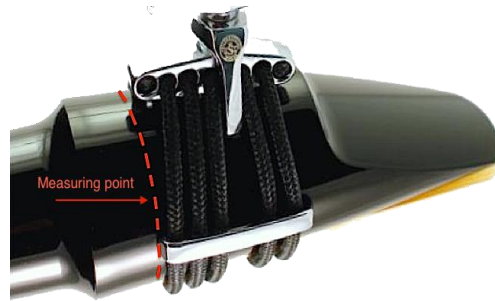

Measuring Your Mouthpiece

Diameter (mm)	Circumference		Silverstein Ligature
	mm	Inches	
22.0 - 23.5	68.5 - 73.2	2.70 - 2.88	Soprano Small
22.17 - 23.73	69.0 - 73.9	2.72 - 2.91	Metal Small
23.0 - 24.5	71.6 - 76.3	2.82 - 3.00	Soprano Medium
23.17 - 24.73	72.2 - 77.1	2.84 - 3.04	Metal Medium
24.17 - 25.67	75.3 - 80.0	2.97 - 3.15	Metal Large
25.23 - 26.73	78.6 - 83.3	3.10 - 3.28	Alto XS*
26.23 - 27.73	81.8 - 86.5	3.22 - 3.41	Alto Small
27.23 - 28.73	84.9 - 89.6	3.35 - 3.53	Alto Medium
28.67 - 30.17	89.4 - 94.2	3.52 - 3.71	Tenor Small
29.67 - 31.17	92.6 - 97.3	3.65 - 3.83	Tenor Medium

CUSTOM FIT*   ** Not a standard size, must be customized. Customization surcharge may apply.*
** If you have a mouthpiece that does not seem to fit the above measurements (eg Baritone Sax), send us your own measurements to customize your Silverstein Ligature!