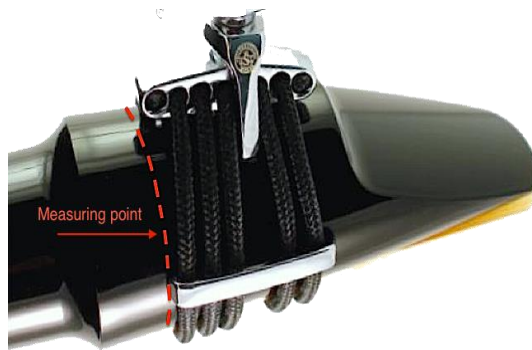

SILVERSTEIN

WORKS

By Mouthpiece Make / Model			
Maker	Instrument	Model	Silverstein Ligature
German/Austrian	Bb Clarinet	-	<i>Bb Clarinet XS*</i>
Eb Clarinet	Eb Clarinet	-	<i>Eb Clarinet*</i>
Bass Clarinet	Bass Clarinet	-	Bass Clarinet
AW-Reeds	Eb Clarinet	Eb Clarinet	<i>Eb Clarinet*</i>
	Bb Clarinet	Bb Clarinet	<i>Bb Clarinet XS*</i>
Beechler	Bb Clarinet	Diamond Inlay	Bb Clarinet Smallll
Buffet	Bb Clarinet	Crampon	Bb Clarinet Smallll
Behn	Bb Clarinet	Vintage	Bb Clarinet Medium
Backun	Bb Clarinet	Medel L	Bb Clarinet Medium
Clark-Fobes	Bb Clarinet	Nova	Bb Clarinet Medium
Lelandais	Bb Clarinet	-	Bb Clarinet Medium
Meyer Bros	Bb Clarinet	New York	Bb Clarinet Medium
Otto Link	Bb Clarinet	Tone Edge	Bb Clarinet Smallll
Rico	Bb Clarinet	La Voz	Bb Clarinet Medium

Measurement

Diameter (mm)	Circumference		Silverstein Ligature
	mm	Inches	
23.34 - 24.84	72.7 - 77.4	2.86 - 3.05	Eb Clarinet*
24.34 - 25.84	75.8 - 80.6	2.99 - 3.17	Bb Clarinet XS*
25.34 - 26.84	79.0 - 83.7	3.11 - 3.30	Bb Clarinet Small
26.34 - 27.84	82.1 - 86.8	3.24 - 3.42	Bb Clarinet Medium
33.34 - 34.84	104.1 - 108.8	4.10 - 4.29	Bass Clarinet